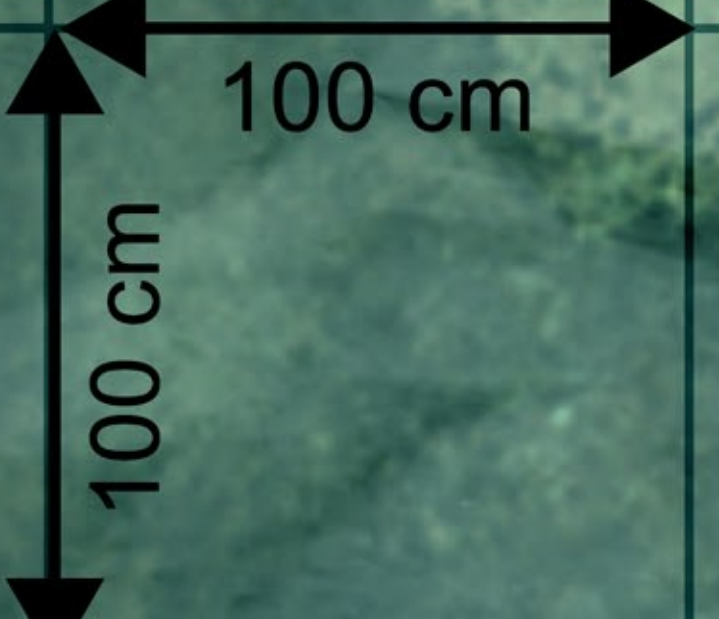

### ANEMOBOT

Length: 26 cm | Width: 23 cm  
Wheels: 10.0 cm Diameter

### MAMMALBOT

Length: 22 cm | Width: 16 cm  
Wheels: 7.3 cm Diameter

- Cliffs
- Pillars
- Boulders
- Narrow Passage
- Depressions
- Earth Wall

- STARTING POINTS
- GEMS

EACH BLOCK = 100 SQ.CM

1 2 3 4 5 6 7 8 9 10 11 12 13