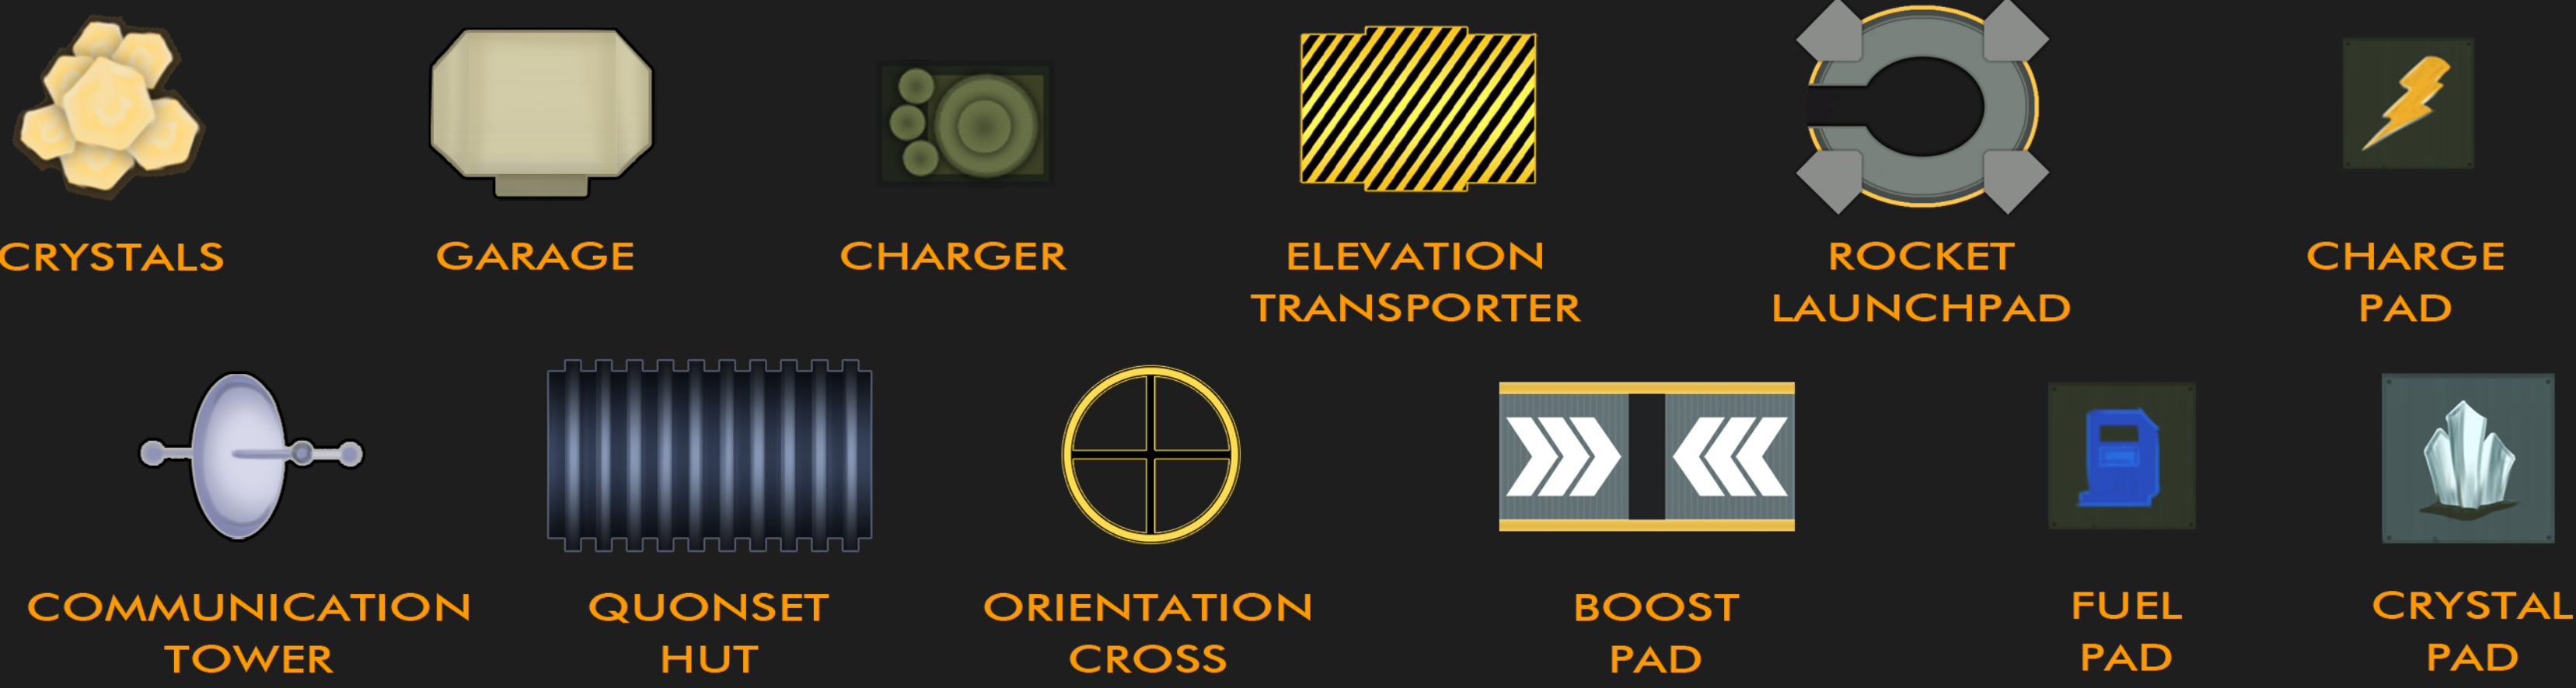

OPERATION ROBOTS TO THE RESCUE RESET

LEGEND

STRUCTURES

PICKUPS

ZONES